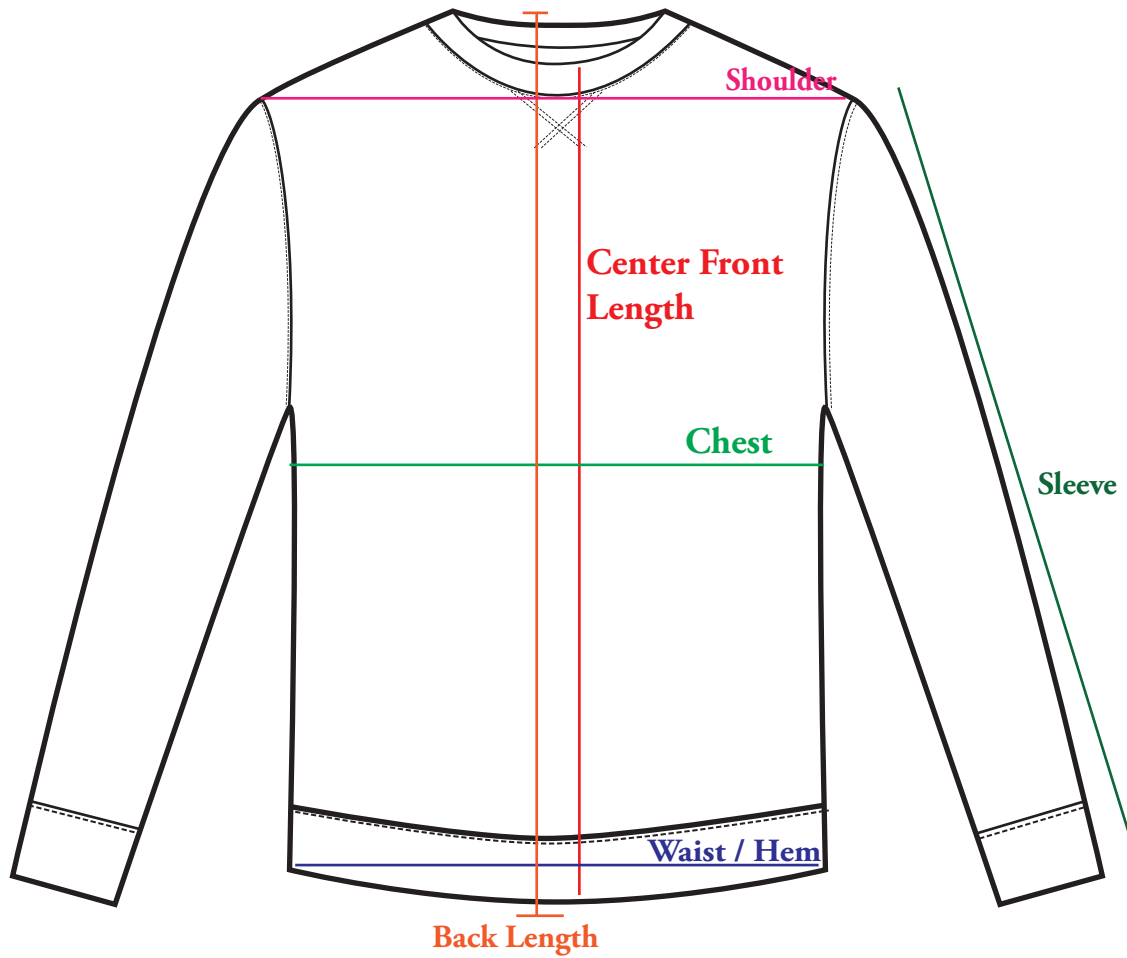

**TELLASON**

CLAMPDOWN SHIRT

CLAMPDOWN	Chest (1" down from underarm seam X 2)	Waist (6" down from underarm seam X 2)	Bottom opening (X 2)	Back length	Shoulder		Sleeve		Neck	
					Denim	Canvas	Denim	Canvas	Denim	Canvas
S	39.5	37.5	39.5	28.5	16	15.5	25.5	25.25	16.25	16
M	42	40	42	29	17	16.5	26	25.75	16.75	16.5
L	44.5	42.5	44.5	29.5	18	17.5	26.5	26.25	17.25	17
XL	47	45	47	30	19	18.5	27	26.75	17.75	17.5
XXL	49.5	47.5	49.5	30.5	20	19.5	27.5	27.25	18.25	18

## FLEECE SWEATSHIRTS

Fleece Sweatshirts	Center Front	Chest (1" below underarm seam X 2)	Back length	Shoulder	Sleeve	Waist/Hem
S	23.25	44	26	17	25.5	35
M	24	45	26.5	18	26.5	36
L	24.75	46	27.5	18.5	27	37
XL	25.5	48	28	19	27.5	39
XXL	26	49	29	19.75	28	41.5

**TELLASON**

TOPPER SHIRT

Topper	Chest (1" down from underarm seam X 2)	Waist (6" down from underarm seam X 2)	Bottom opening (X 2)	Back length	Shoulder	Sleeve	Neck
S	39.75	37.5	39.5	29	16.25	25	16.25
M	42.25	40	42	29.5	17.25	25.5	16.75
L	44.75	42.5	44.5	30	18.25	26	17.25
XL	47.25	45	47	30.5	19.25	26.5	17.75
XXL	49.75	47.5	49.5	31	20.25	27	18.25

**TELLASON**

JEAN JACKET

Jean Jacket	Chest (1" down from underarm seam X 2)	Waist (6" down from underarm seam X 2)	Bottom opening (X 2)	Back length	Shoulder	Sleeve	Neck
S	38.5	37.5	36.5	25	16	25	16.25
M	41	40	39	25.5	17	25.5	16.75
L	43.5	42.5	41.5	26	18	26	17.25
XL	46	45	44	26.5	19	26.5	17.75
XXL	48.5	47.5	46.5	27	20	27	18.25