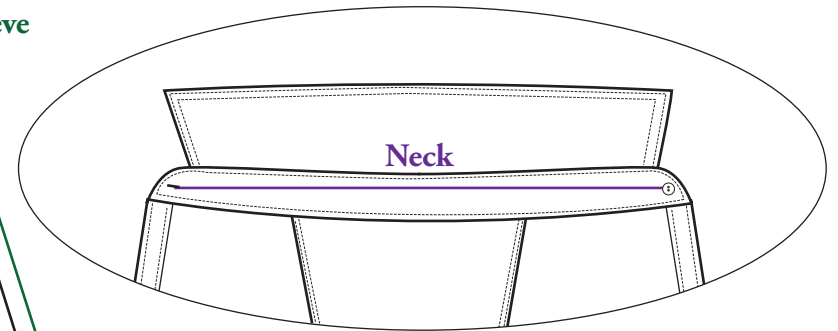

**TELLASON**

CLAMPDOWN SHIRT

CLAMPDOWN	Chest (1" down from underarm seam X 2)	Waist (6" down from underarm seam X 2)	Bottom opening (X 2)	Back length	Shoulder		Sleeve		Neck	
					Denim	Canvas	Denim	Canvas	Denim	Canvas
S	39.5	37.5	39.5	28.5	16	15.5	25.5	25.25	16.25	16
M	42	40	42	29	17	16.5	26	25.75	16.75	16.5
L	44.5	42.5	44.5	29.5	18	17.5	26.5	26.25	17.25	17
XL	47	45	47	30	19	18.5	27	26.75	17.75	17.5
XXL	49.5	47.5	49.5	30.5	20	19.5	27.5	27.25	18.25	18

## FLEECE SWEATSHIRTS

Fleece Sweatshirts	Center Front	Chest (1" below underarm seam X 2)	Back length	Shoulder	Sleeve	Waist/Hem
S	23.25	44	26	17	25.5	35
M	24	45	26.5	18	26.5	36
L	24.75	46	27.5	18.5	27	37
XL	25.5	48	28	19	27.5	39
XXL	26	49	29	19.75	28	41.5

**TELLASON**

JEAN JACKET

Jean Jacket	Chest (1" down from underarm seam X 2)	Waist (6" down from underarm seam X 2)	Bottom opening (X 2)	Back length	Shoulder	Sleeve	Neck
S	38.5	37.5	36.5	25	16	25	16.25
M	41	40	39	25.5	17	25.5	16.75
L	43.5	42.5	41.5	26	18	26	17.25
XL	46	45	44	26.5	19	26.5	17.75
XXL	48.5	47.5	46.5	27	20	27	18.25