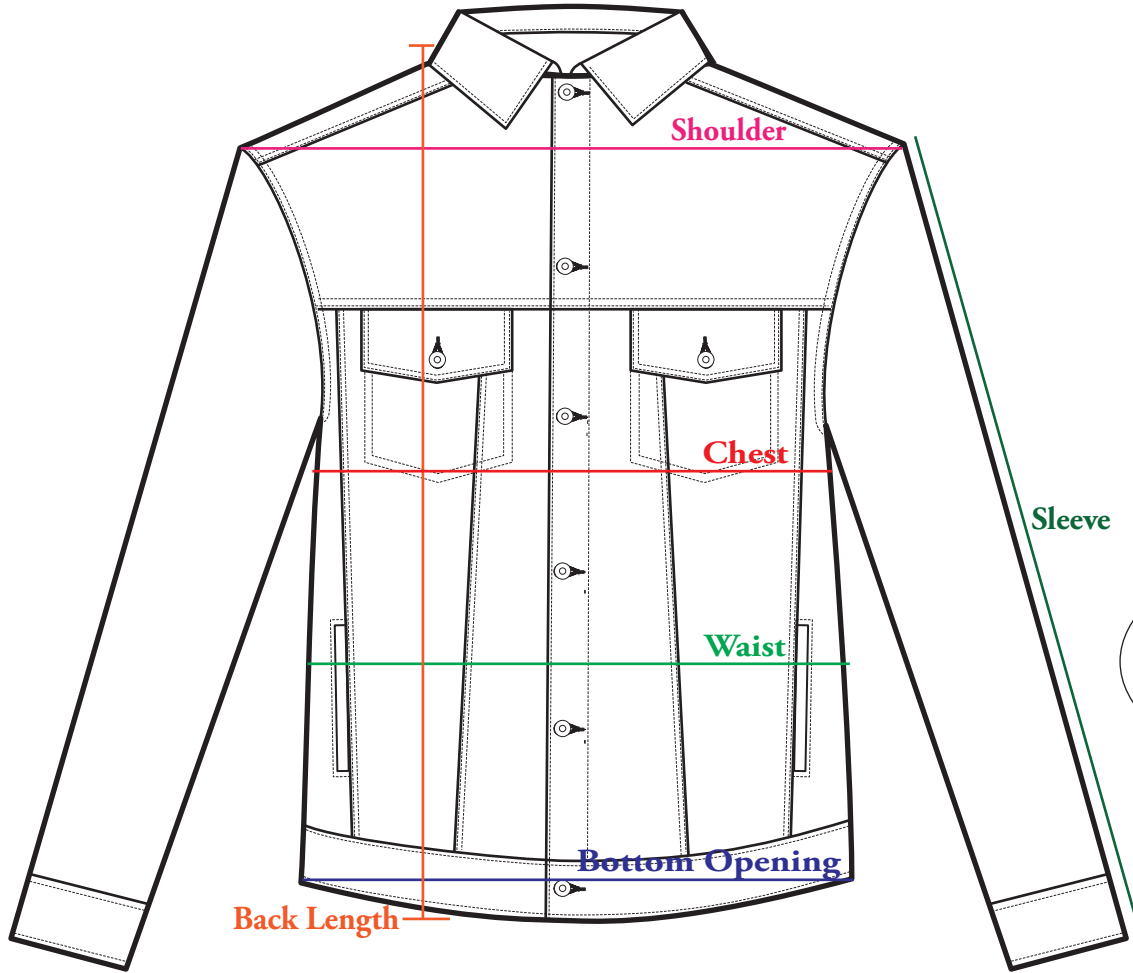

TELLASON

JEAN JACKET