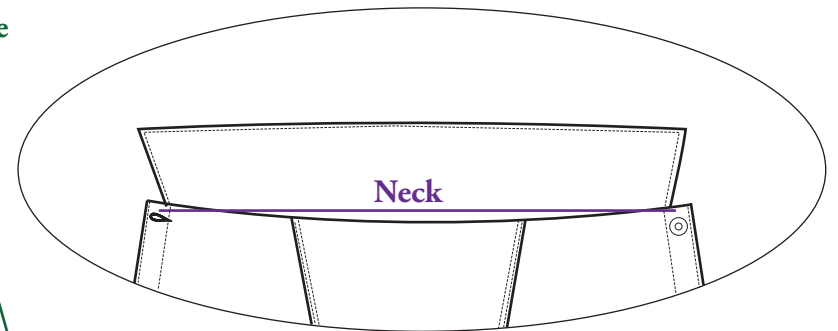

## COVERALL JACKET

Coverall	Chest (1" below underarm seam X 2)		Waist (6" down from underarm seam X 2)	Bottom opening (X 2)		Back length		Shoulder	Sleeve	
	Denim & Canvas	Garment Dyed		D & C	Garment Dyed	D&C	Garm.Dyed		D&C	Garm.Dyed
S	41.25	40.5	40.5	40.5	39.5	27.25	28	18	25.5	25
M	43.75	43	43	43	42	27.75	28.5	19	26	25.5
L	46.25	45.5	45.5	45.5	44.5	28.25	29	20	26.5	26
XL	48.75	48	48	48	47	28.75	29.5	21	27	26.5
XXL	51.25	50.5	50.5	50.5	49.5	29.25	30	22	27.5	27

**TELLASON**

JEAN JACKET

Jean Jacket	Chest (1" down from underarm seam X 2)	Waist (6" down from underarm seam X 2)	Bottom opening (X 2)	Back length	Shoulder	Sleeve	Neck
S	38.5	37.5	36.5	25	16	25	16.25
M	41	40	39	25.5	17	25.5	16.75
L	43.5	42.5	41.5	26	18	26	17.25
XL	46	45	44	26.5	19	26.5	17.75
XXL	48.5	47.5	46.5	27	20	27	18.25