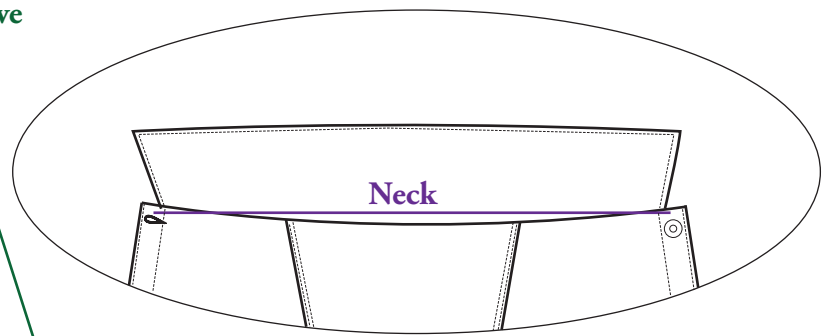

**TELLASON**

CLAMPDOWN SHIRT

CLAMPDOWN	Chest (1" down from underarm seam X 2)	Waist (6" down from underarm seam X 2)	Bottom opening (X 2)	Back length	Shoulder		Sleeve		Neck	
					Denim	Canvas	Denim	Canvas	Denim	Canvas
S	39.5	37.5	39.5	28.5	16	15.5	25.5	25.25	16.25	16
M	42	40	42	29	17	16.5	26	25.75	16.75	16.5
L	44.5	42.5	44.5	29.5	18	17.5	26.5	26.25	17.25	17
XL	47	45	47	30	19	18.5	27	26.75	17.75	17.5
XXL	49.5	47.5	49.5	30.5	20	19.5	27.5	27.25	18.25	18

## FLEECE SWEATSHIRTS

Fleece Sweatshirts	Center Front	Chest (1" below underarm seam X 2)	Back length	Shoulder	Sleeve	Waist/Hem
S	23.25	44	26	17	25.5	35
M	24	45	26.5	18	26.5	36
L	24.75	46	27.5	18.5	27	37
XL	25.5	48	28	19	27.5	39
XXL	26	49	29	19.75	28	41.5

**TELLASON**

TOPPER SHIRT

Topper	Chest (1" down from underarm seam X 2)	Waist (6" down from underarm seam X 2)	Bottom opening (X 2)	Back length	Shoulder	Sleeve	Neck
S	39.75	37.5	39.5	29	16.25	25	16.25
M	42.25	40	42	29.5	17.25	25.5	16.75
L	44.75	42.5	44.5	30	18.25	26	17.25
XL	47.25	45	47	30.5	19.25	26.5	17.75
XXL	49.75	47.5	49.5	31	20.25	27	18.25

## COVERALL JACKET

Coverall	Chest (1" below underarm seam X 2)		Waist (6" down from underarm seam X 2)	Bottom opening (X 2)		Back length		Shoulder	Sleeve	
	Denim & Canvas	Garment Dyed		D & C	Garment Dyed	D&C	Garm.Dyed		D&C	Garm.Dyed
S	41.25	40.5	40.5	40.5	39.5	27.25	28	18	25.5	25
M	43.75	43	43	43	42	27.75	28.5	19	26	25.5
L	46.25	45.5	45.5	45.5	44.5	28.25	29	20	26.5	26
XL	48.75	48	48	48	47	28.75	29.5	21	27	26.5
XXL	51.25	50.5	50.5	50.5	49.5	29.25	30	22	27.5	27