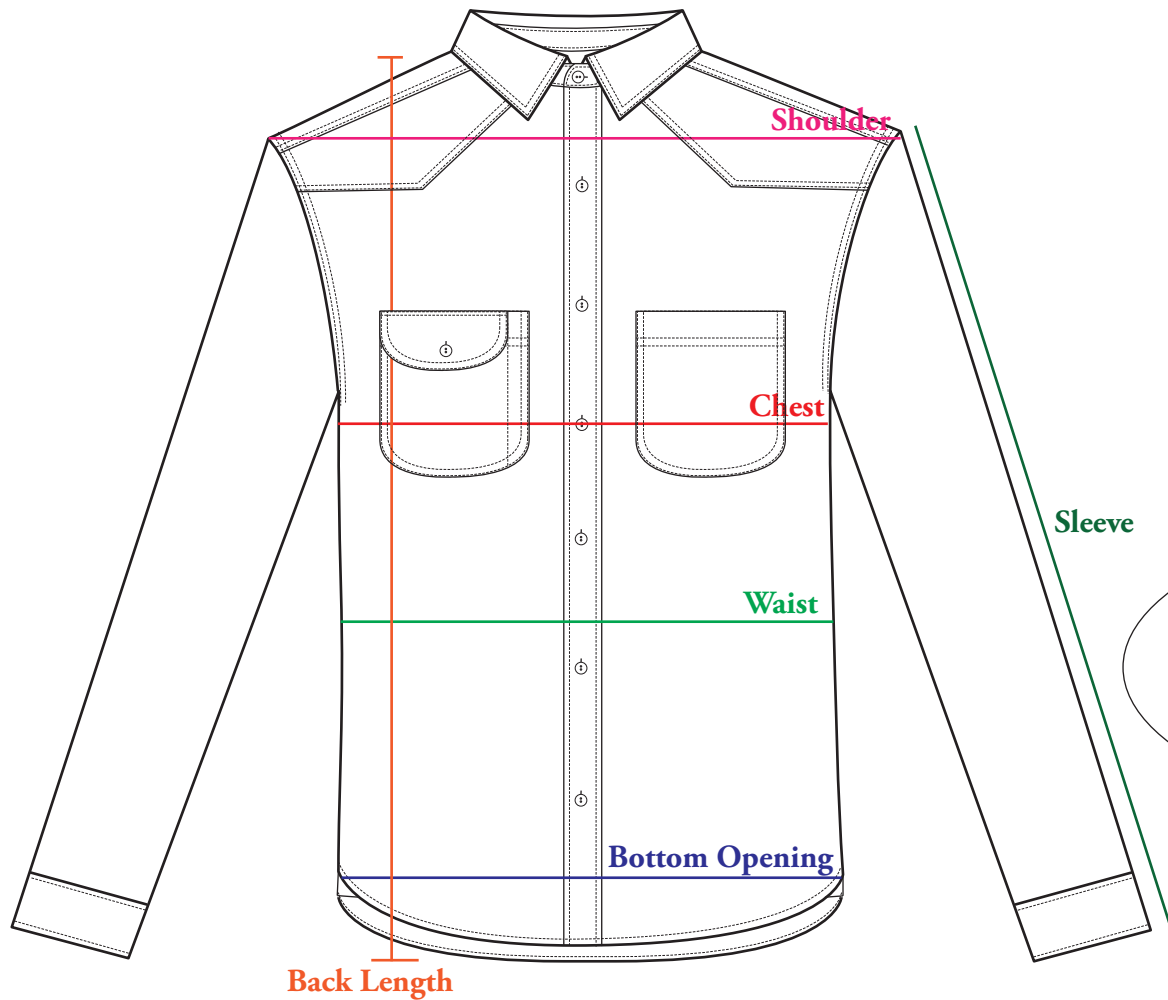

TELLASON

TOPPER SHIRT