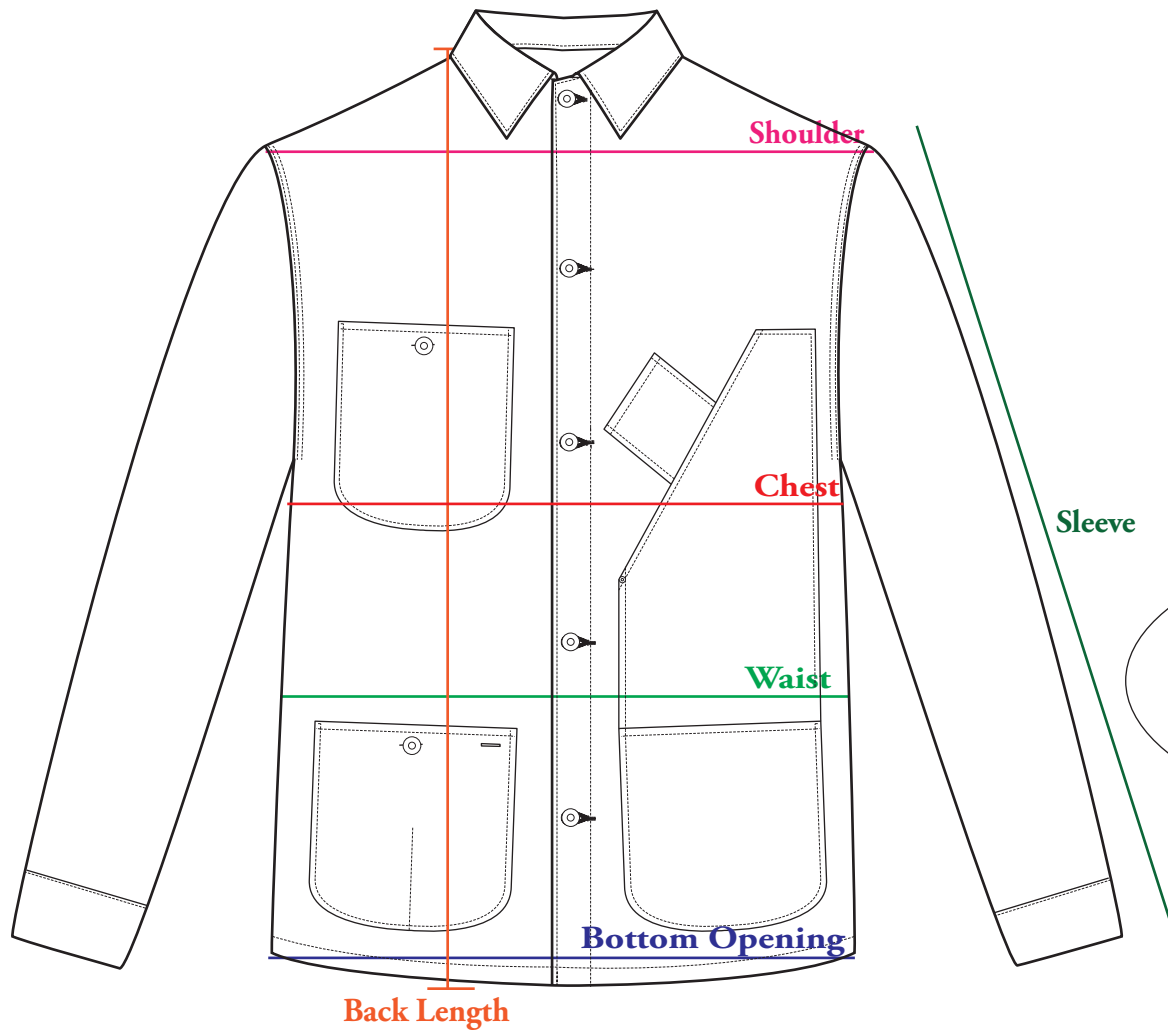

TELLASON

COVERALL JACKET