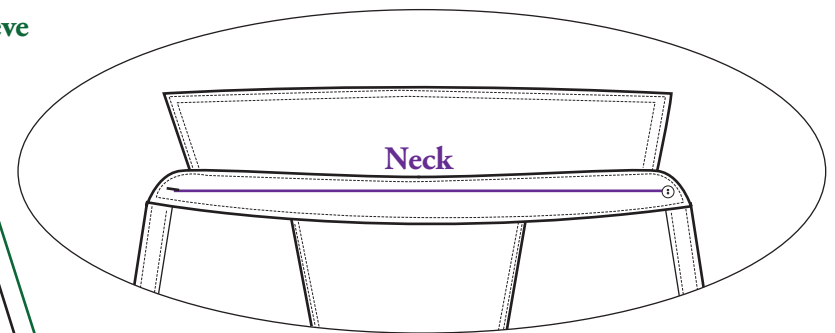

Topper	Chest (1" down from underarm seam X 2)	Waist (6" down from underarm seam X 2)	Bottom opening (X 2)	Back length	Shoulder	Sleeve	Neck
S	39.75	37.5	39.5	29	16.25	25	16.25
M	42.25	40	42	29.5	17.25	25.5	16.75
L	44.75	42.5	44.5	30	18.25	26	17.25
XL	47.25	45	47	30.5	19.25	26.5	17.75
XXL	49.75	47.5	49.5	31	20.25	27	18.25